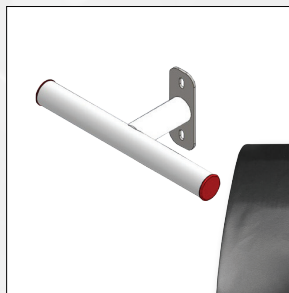

STR-405

Wall and Floor Mountable Rig

SPECIFICATIONS

- Punching Bag Connector
- Mats & Foam Rollers Holder
- Chin Up Bar
- TRX Suspension Strap Connector
- 2 Medicine Balls Shelves
- 3 Flat Dumbbells, Kettlebells, or Accessories Storage Shelves
- Side Agility Ball Holder

Optional Attachments:

Rope Pleat

Situp Bar

Bosu Balls

STRENGTH FROM WITHIN.