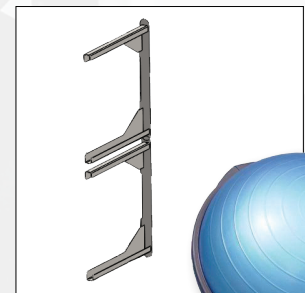

STR-405

Wall and Floor Mountable Rig

SPECIFICATIONS

- Punching Bag Connector
- Mats & Foam Rollers Holder
- Chin Up Bar
- TRX Suspension Strap Connector
- 2 Medicine Balls Shelves
- 3 Flat Dumbbells, Kettlebells, or Accessories Storage Shelves
- Side Agility Ball Holder

Optional Attachments:

Rope Pleat

Situp Bar

Bosu Balls

STRENGTH FROM WITHIN.