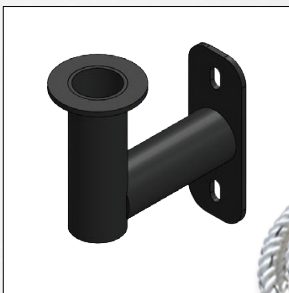

STR-405

Wall and Floor Mountable Rig

SPECIFICATIONS

- Punching Bag Connector
- Mats & Foam Rollers Holder
- Chin Up Bar
- TRX Suspension Strap Connector
- 2 Medicine Balls Shelves
- 3 Flat Dumbbells, Kettlebells, or Accessories Storage Shelves
- Side Agility Ball Holder

Optional Attachments:

Rope Pleat

Situp Bar

Bosu Balls

STRENGTH FROM WITHIN.