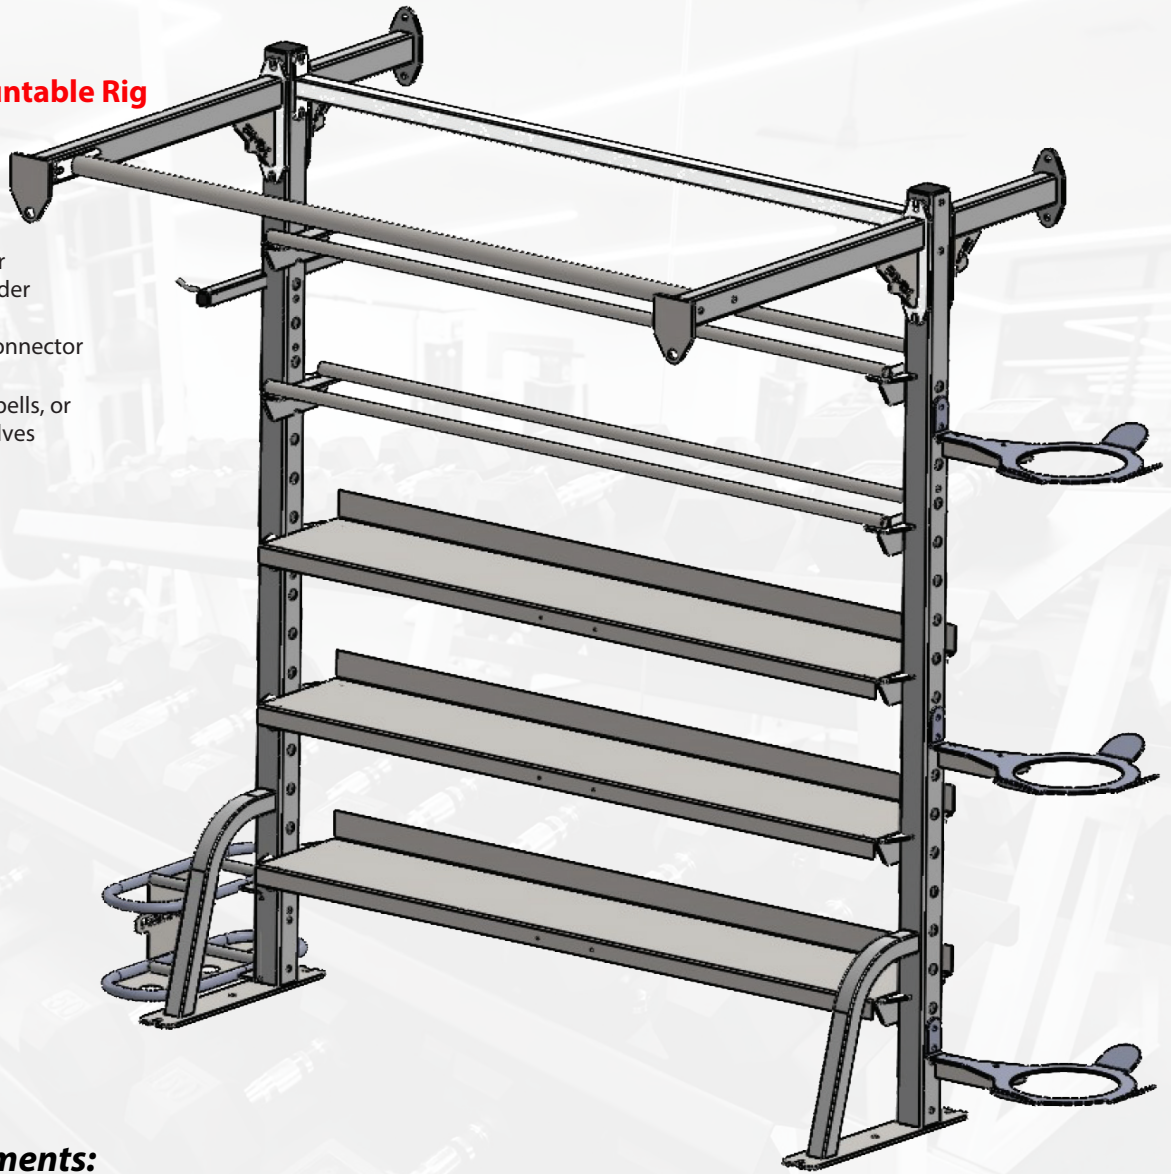

STR-405

Wall and Floor Mountable Rig

SPECIFICATIONS

- Punching Bag Connector
- Mats & Foam Rollers Holder
- Chin Up Bar
- TRX Suspension Strap Connector
- 2 Medicine Balls Shelves
- 3 Flat Dumbbells, Kettlebells, or Accessories Storage Shelves
- Side Agility Ball Holder

Optional Attachments:

Rope Pleat

Situp Bar

Bosu Balls

STRENGTH FROM WITHIN.